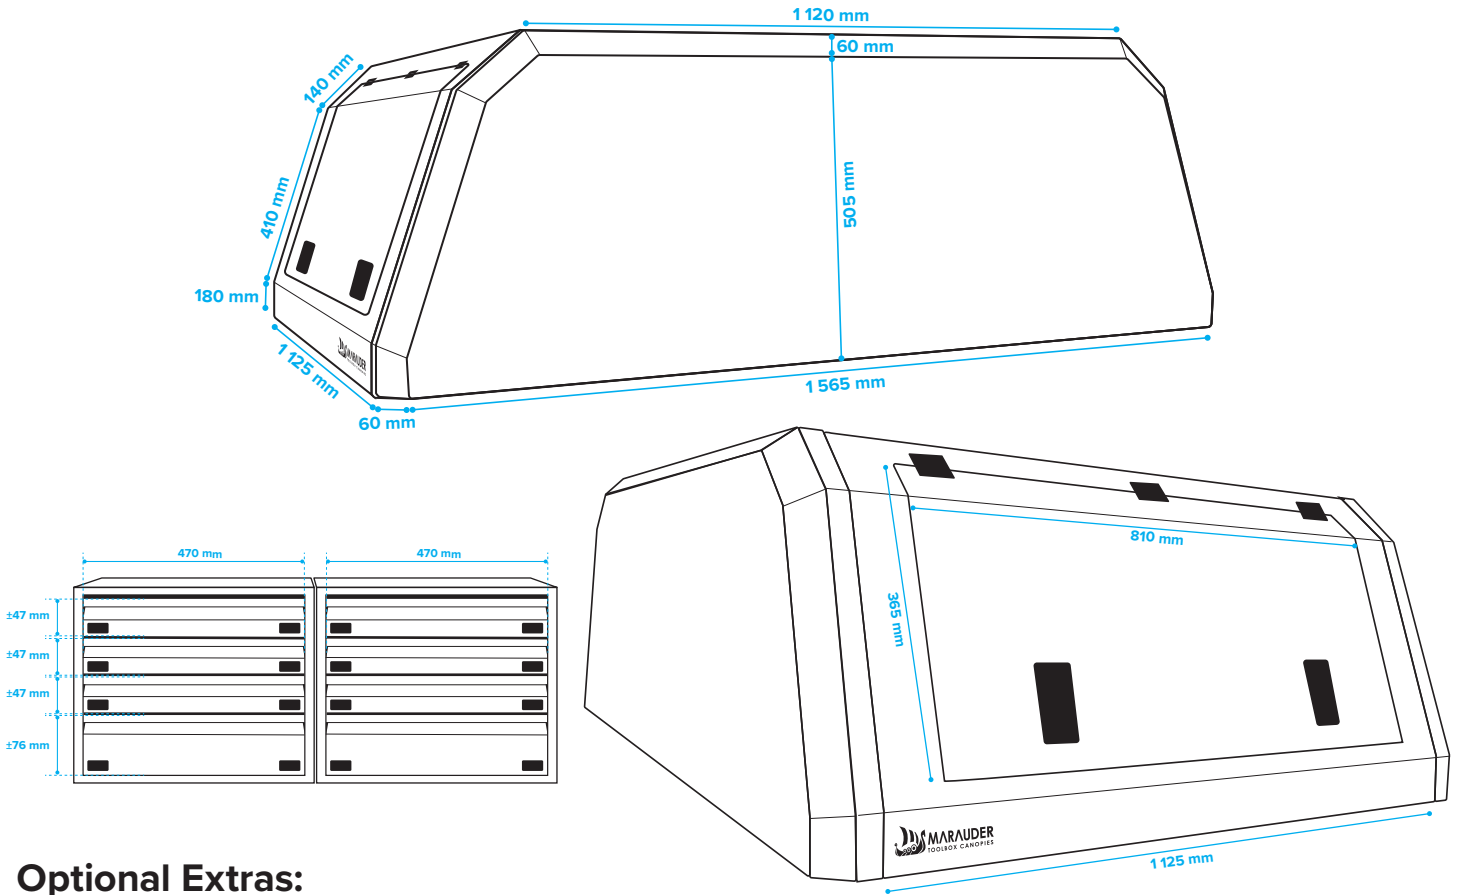

Powder-Coated Drawers

Deep Storage Cabinet (±400 mm Deep)

**Dimensions:**

**Optional Extras:**

Interior Lighting

Inverter

Rear Spot Lights

Dual-Battery System