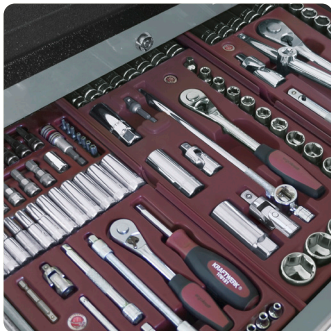

Kraftwerk Tools