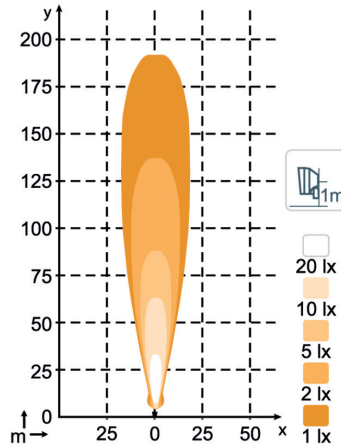

Technical Data

Theoretical Lumens Output:	5000 Lumens
Operational Lumens Output:	3200 Lumens
Colour Temperature:	5700 K
Nominal Voltage DC:	12 - 24 V
Input Voltage Range DC:	9 - 32 V
Power Consumption:	35 w
Nominal Current at 24 V:	24 V = 1.45 A, 12 V = 2.9 A
Connector:	Built-in Deutsch DT-2 (2-pin)
Mount:	Single Bolt M10
Shock:	60 G
Vibration:	15.3 Grms 24-2000 Hz
Lens:	PC
Body/Housing:	Aluminium
Weight:	1.1 kg
IP Rating:	IP68, IP6K9K, SAE J1455
Salt Spray Test:	ISO 9227 240H
EMC:	CISPR 25 Class 5, ISO 13766, ISO 14982, ISO 7637-2
Operating Temperatures:	-40 °C... +85 °C (Overheat protected)

Light Patterns

Wide Flood - T984-302B
N4403 QD, N4404 3200 Lumens

Flood - T984-306
N4403 QD, N4404 3200 Lumens

Diffused
N4403 QD, N4404 2500 Lumens

Low Beam - T984-307
N4403 QD, N4404 3200 Lumens

High Beam - T984-308
N4403 QD, N4404 3200 Lumens

Connector

Built-in Deutsch DT-2 (2-pin)

Dimensions

This may not be a stock item. Please speak to our sales representative about lead times. Lead times, price and availability can only be determined on receipt of an official quote from our supplier. This can sometimes take up to 3 days.