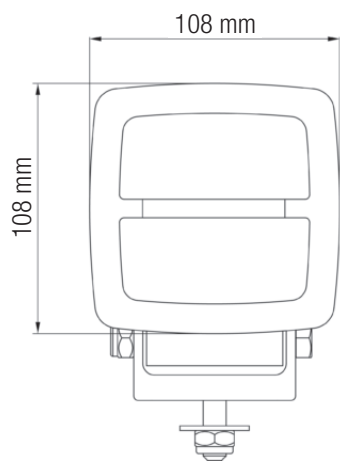

Technical Data

Theoretical Lumens Output:	5000 Lumens
Operational Lumens Output:	3200 Lumens
Colour Temperature:	5700 K
Nominal Voltage DC:	12 - 24 V
Input Voltage Range DC:	9 - 32 V
Power Consumption:	35 w
Nominal Current at 24 V:	24 V = 1.45 A, 12 V = 2.9 A
Connector:	Built-in Deutsch DT-2 (2-pin)
Mount:	Single Bolt M10
Shock:	60 G
Vibration:	15.3 Grms 24-2000 Hz
Lens:	PC
Body/Housing:	Aluminium
Weight:	1.1 kg
IP Rating:	IP68, IP6K9K, SAE J1455
Salt Spray Test:	ISO 9227 240H
EMC:	CISPR 25 Class 5, ISO 13766, ISO 14982, ISO 7637-2
Operating Temperatures:	-40 °C... +85 °C (Overheat protected)

Connector

Built-in Deutsch DT-2 (2-pin)

Dimensions

This may not be a stock item. Please speak to our sales representative about lead times. Lead times, price and availability can only be determined on receipt of an official quote from our supplier. This can sometimes take up to 3 days.