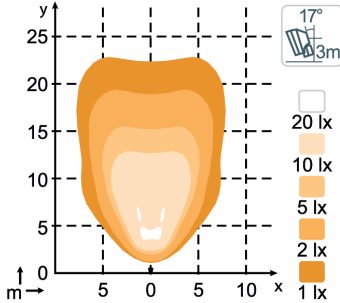

Light Patterns

Wide Flood - T984-302B
N4403 QD, N4404 3200 Lumens