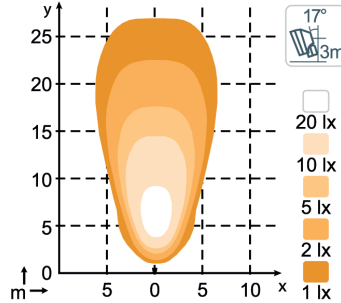

Flood - T984-306
N4403 QD, N4404 3200 Lumens