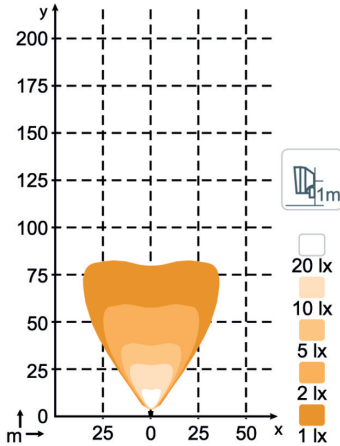

Technical Data

Theoretical Lumens Output:	5000 Lumens
Operational Lumens Output:	3200 Lumens
Colour Temperature:	5700 K
Nominal Voltage DC:	12 - 24 V
Input Voltage Range DC:	9 - 32 V
Power Consumption:	35 w
Nominal Current at 24 V:	24 V = 1.45 A, 12 V = 2.9 A
Connector:	Built-in Deutsch DT-2 (2-pin)
Mount:	Single Bolt M10
Shock:	60 G
Vibration:	15.3 Grms 24-2000 Hz
Lens:	PC
Body/Housing:	Aluminium
Weight:	1.1 kg
IP Rating:	IP68, IP6K9K, SAE J1455
Salt Spray Test:	ISO 9227 240H
EMC:	CISPR 25 Class 5, ISO 13766, ISO 14982, ISO 7637-2
Operating Temperatures:	-40 °C... +85 °C (Overheat protected)

Light Patterns

Wide Flood - T984-302B
N4403 QD, N4404 3200 Lumens

Flood - T984-306
N4403 QD, N4404 3200 Lumens

Diffused
N4403 QD, N4404 2500 Lumens

Low Beam - T984-307
N4403 QD, N4404 3200 Lumens

High Beam - T984-308
N4403 QD, N4404 3200 Lumens

Connector

Built-in Deutsch DT-2 (2-pin)

Dimensions

This may not be a stock item. Please speak to our sales representative about lead times. Lead times, price and availability can only be determined on receipt of an official quote from our supplier. This can sometimes take up to 3 days.