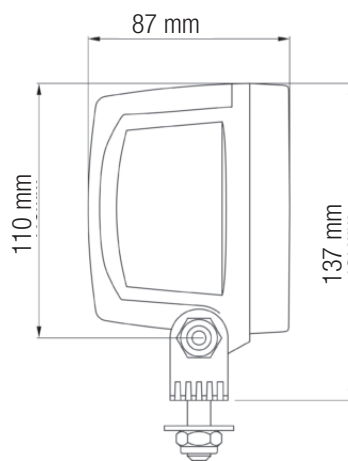

Technical Data

Theoretical Lumens Output:	5000 Lumens
Operational Lumens Output:	3200 Lumens
Colour Temperature:	5700 K
Nominal Voltage DC:	12 - 24 V
Input Voltage Range DC:	9 - 32 V
Power Consumption:	35 w
Nominal Current at 24 V:	24 V = 1.45 A, 12 V = 2.9 A
Connector:	Built-in Deutsch DT-2 (2-pin)
Mount:	Single Bolt M10
Shock:	60 G
Vibration:	15.3 Grms 24-2000 Hz
Lens:	PC
Body/Housing:	Aluminium
Weight:	1.1 kg
IP Rating:	IP68, IP6K9K, SAE J1455
Salt Spray Test:	ISO 9227 240H
EMC:	CISPR 25 Class 5, ISO 13766, ISO 14982, ISO 7637-2
Operating Temperatures:	-40 °C... +85 °C (Overheat protected)

Connector

Built-in Deutsch DT-2 (2-pin)

Dimensions

This may not be a stock item. Please speak to our sales representative about lead times. Lead times, price and availability can only be determined on receipt of an official quote from our supplier. This can sometimes take up to 3 days.