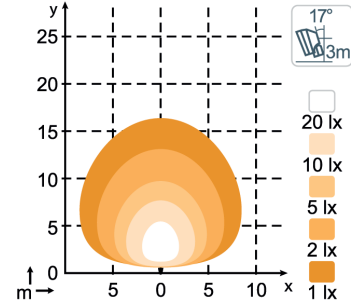

Technical Data

Theoretical Lumens Output:	5000 Lumens
Operational Lumens Output:	3200 Lumens
Colour Temperature:	5700 K
Nominal Voltage DC:	12 - 24 V
Input Voltage Range DC:	9 - 32 V
Power Consumption:	35 w
Nominal Current at 24 V:	24 V = 1.45 A, 12 V = 2.9 A
Connector:	Built-in Deutsch DT-2 (2-pin)
Mount:	Single Bolt M10
Shock:	60 G
Vibration:	15.3 Grms 24-2000 Hz
Lens:	PC
Body/Housing:	Aluminium
Weight:	1.1 kg
IP Rating:	IP68, IP6K9K, SAE J1455
Salt Spray Test:	ISO 9227 240H
EMC:	CISPR 25 Class 5, ISO 13766, ISO 14982, ISO 7637-2
Operating Temperatures:	-40 °C... +85 °C (Overheat protected)

Light Patterns

Wide Flood - T984-302B
N4403 QD, N4404 3200 Lumens

Flood - T984-306
N4403 QD, N4404 3200 Lumens

Diffused
N4403 QD, N4404 2500 Lumens

Low Beam - T984-307
N4403 QD, N4404 3200 Lumens

High Beam - T984-308
N4403 QD, N4404 3200 Lumens

Connector

Built-in Deutsch DT-2 (2-pin)

Dimensions

This may not be a stock item. Please speak to our sales representative about lead times. Lead times, price and availability can only be determined on receipt of an official quote from our supplier. This can sometimes take up to 3 days.