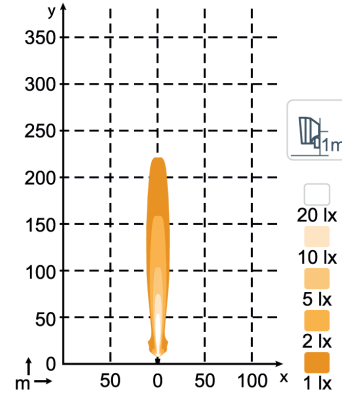

## Technical Data

<b>Theoretical Lumens Output</b> 12 V, 24 V:	1 450 Lumens 1 750 Lumens
<b>Operational Lumens Output</b> 12 V, 24 V:	1 100 Lumens 1 400 Lumens
<b>Colour Temperature:</b>	3 200 K
<b>Nominal Voltage DC:</b>	12 V, 24 V, 36 V, 48 V, 80 V
<b>Input Voltage DC:</b>	8 - 16 V, 16 - 32 V, 28 - 44 V, 33 - 68 V, 56 - 110 V
<b>Bulb:</b>	H3
<b>Power Consumption:</b>	12 V: 55 W, 24 V HD Bulb: 65 W, 24 V: 70 W
<b>Nominal Current at:</b>	12 V = 4.6 A, 24 V = 2.7 A, 36 V = 2.0 A, 48 V = 1.4 A, 80 V = 0.7 A
<b>Connector:</b>	Built-in Deutsch DT-2 (2-pin), Pigtail Deutsch 2-pin, Grommet, Built-in AMP, Fly Leads
<b>Mount:</b>	Single Bolt M10, Single Bolt M8
<b>Lens:</b>	Hardened Glass
<b>Body/Housing:</b>	Glass Fibre Reinforced Polyamide
<b>Weight:</b>	0.6 kg
<b>IP Rating:</b>	IP67 (not Grommet)
<b>Salt Spray Test:</b>	ISO 9227 240H
<b>Operating Temperatures:</b>	-40° C... +85° C

**Light Patterns**

**N200 Halogen Wide Flood -**  
T902-129B

**N200 Halogen Flood -**  
T902-228B

**N200 Halogen High Beam -**  
T902-137B

**Connectors**

Pigtail Deutsch 2-pin

Built-in Deutsch DT-2 (2-pin)

Grommet