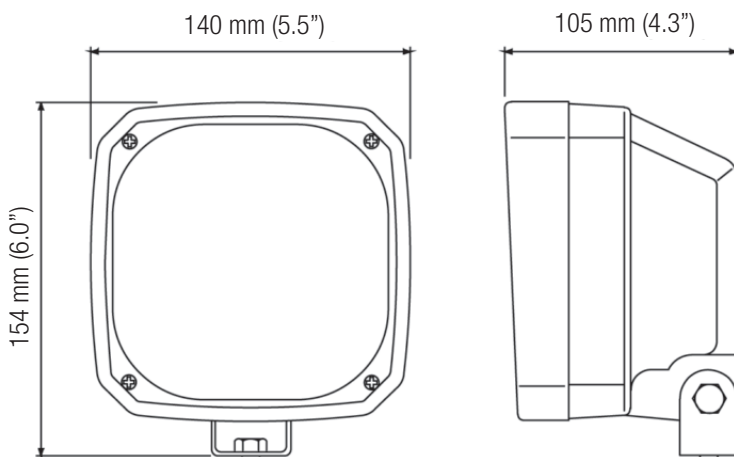

These may not be stock items. Please speak to our sales representative about lead times. Lead times, price and availability can only be determined on receipt of an official quote from our supplier. This can sometimes take up to 3 days.

Gauteng (HO):

T: +27 (0)11 823 5650

North West:

T: +27 (0)14 596 5257

Eastern Cape:

T: +27 (0)81 036 9111

Botswana, Letlhakane:

T: +267 297 8568

KwaZulu Natal:

T: +27 (0)31 303 4129

Mpumalanga:

T: +27 (0)13 692 8132

Free State:

T: +27 (0)63 257 0505

Mozambique:

T: +258 252 20666

Northern Cape:

T: +27 (0)53 723 3415

Western Cape:

T: +27 (0)21 945 1453

Botswana, Jwaneng:

T: +267 588 7617

Zambia:

T: +26 (0)21 222 5338