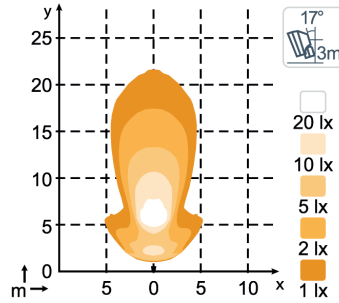

N200 Halogen Flood -
T902-228B