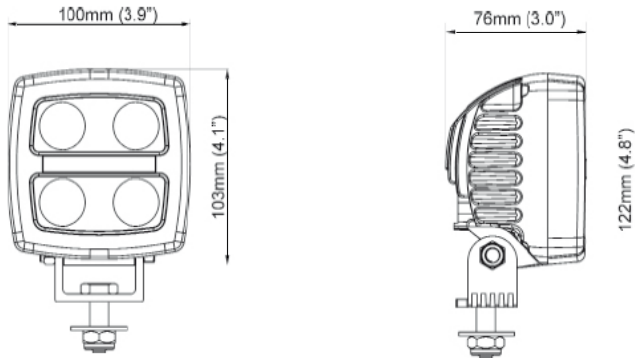

N26 LED SARGAS WORK LIGHT

The Nordic N26 LED SARGAS work light offers a compact, high-durability lighting solution. The features of the N26 LED SARGAS make the light suitable for most applications where a compact and robust lighting source is required.