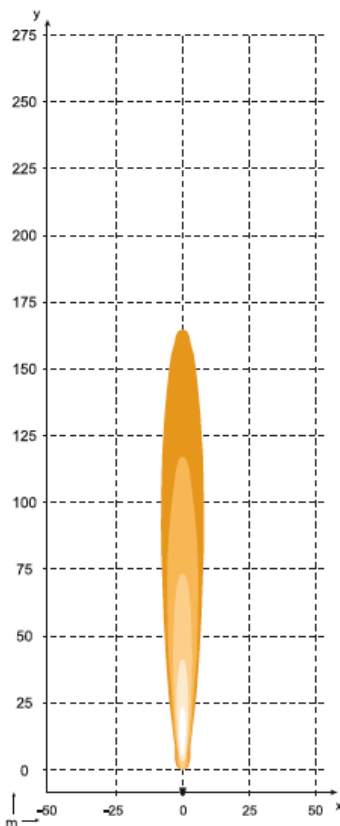

## N26 LED SARGAS WORK LIGHT

The Nordic N26 LED SARGAS work light offers a compact, high-durability lighting solution. The features of the N26 LED SARGAS make the light suitable for most applications where a compact and robust lighting source is required.

### Light Patterns

#### High Beam

Part No.:TBA

#### Wide Flood

Part No.:T981-201B