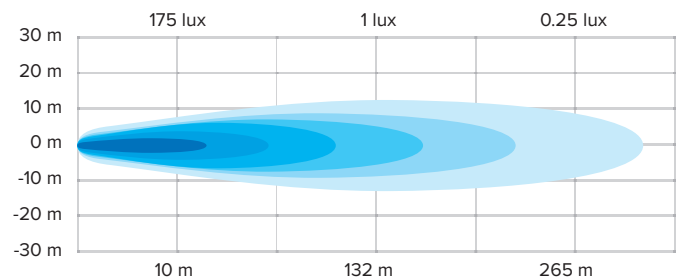

Spot Beam T040019748

This product may not be a stock item. Please speak to our sales representative about lead times. Lead times, price, and availability can only be determined on receipt of an official quote from our supplier. This can sometimes take up to 3 days.

Gauteng - Jet Park (HQ): T: +27 (0)11 823 5650	Mpumalanga - Middelburg: T: +27 (0)13 692 8132	Botswana, Gaborone: T: +267 399 4150
Free State - Bloemfontein: T: +27 (0)63 257 0505	Northern Cape - Kathu: T: +27 (0)53 723 3415	Botswana, Lethakane: T: +267 297 8568
Eastern Cape - Port Elizabeth: T: +27 (0)82 450 6596	North West - Rustenburg: T: +27 (0)14 596 5257	Mozambique, Tete: T: +258 252 20666
KwaZulu Natal - Pinetown: T: +27 (0)31 303 4129	North West - Rustenburg: T: +27 (0)14 596 5257	Zambia, Kitwe: T: +26 (0)21 222 5338

trading@trysome.co.za • www.trysome.co.za • PO Box 13677, Witfield 1467

Follow us...

Call us today!

TRYSOME
AUTO-ELECTRICAL ENGINEERING

Delivering Optimal **Uptime!**