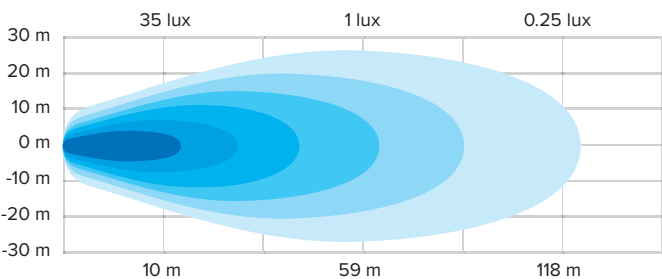

## The mighty Iconiq Ultra Cube LED is here!

This lamp is designed for small to medium-sized equipment, but don't let the size fool you. This little 40 w lamp produces 3 000 effective lumens. The light is equipped with a temperature control system, initially using the maximum power and lumen output, but can be adjusted according to the environment's temperature to achieve a balance between optimal performance and overheat protection.

- **10 - 30 V**
- Cube 40 w
- Classic 3-inch cube lights equipped with 4 OSRAM 10 w chips
- 3 000 effective lumens
- IP67 & IP69K rated
- Stainless-steel u-bracket
- 6 000 K colour temperature
- Die-cast aluminium housing
- Side mounting for increased stability in high-vibration environment
- Available in blue, black, red, and Yellow
- Unique design with a detachable decoration plate.
- CE, ROHS, ECE R10 certified