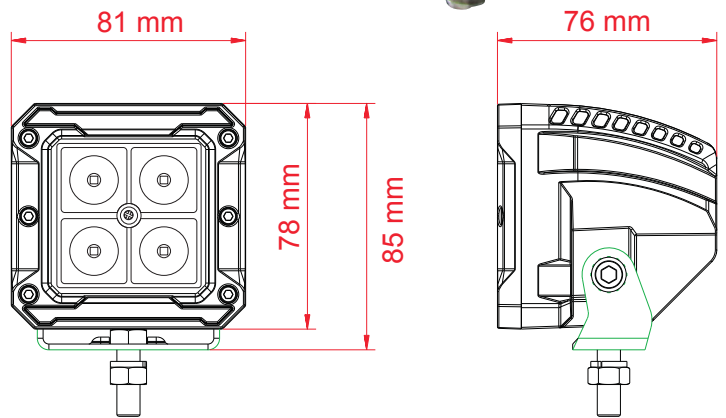

## The mighty Iconiq Ultra Cube LED is here!

This lamp is designed for small to medium-sized equipment, but don't let the size fool you. This little 40 w lamp produces 3 000 effective lumens. The light is equipped with a temperature control system, initially using the maximum power and lumen output, but can be adjusted according to the environment's temperature to achieve a balance between optimal performance and overheat protection.

- **10 - 30 V**
- Cube 40 w
- Classic 3-inch cube lights equipped with 4 OSRAM 10 w chips
- 3 000 effective lumens
- IP67 & IP69K rated
- Stainless-steel u-bracket
- 6 000 K colour temperature
- Die-cast aluminium housing
- Side mounting for increased stability in high-vibration environment
- Available in blue, black, red, and Yellow
- Unique design with a detachable decoration plate.
- CE, ROHS, ECE R10 certified