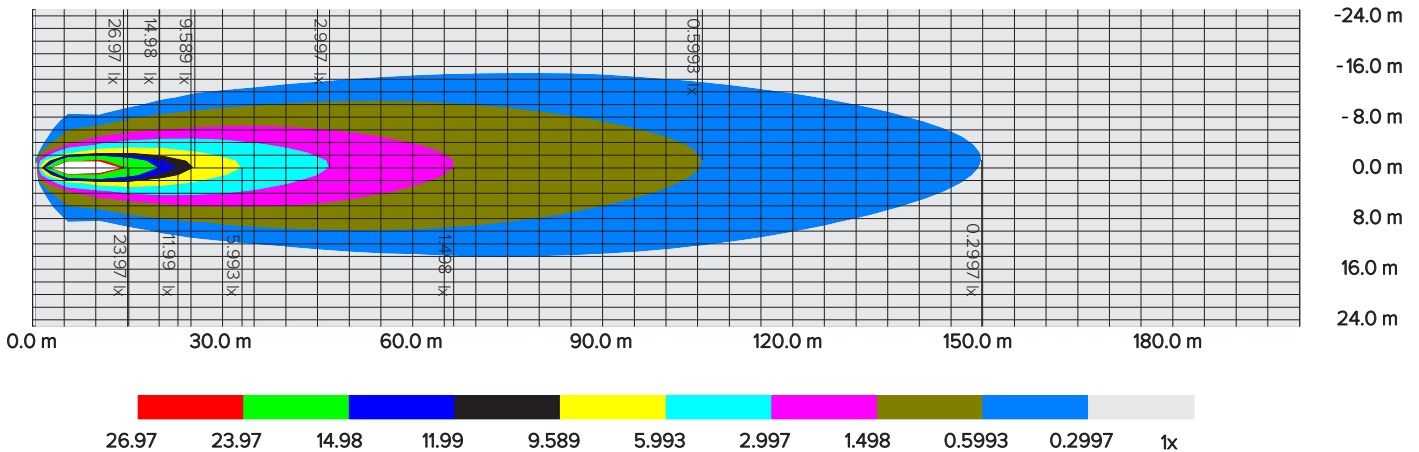

This product may not be a stock item. Please speak to our sales representative about lead times. Lead times, price, and availability can only be determined on receipt of an official quote from our supplier. This can sometimes take up to 3 days.

Gauteng - Jet Park (HQ):

T: +27 (0)11 823 5650

Free State - Bloemfontein:

T: +27 (0)63 257 0505

Eastern Cape - Port Elizabeth:

T: +27 (0)82 450 6596

KwaZulu Natal - Pinetown:

T: +27 (0)31 303 4129

Mpumalanga - Middelburg:

T: +27 (0)13 692 8132

Northern Cape - Kathu:

T: +27 (0)53 723 3415

North West - Rustenburg:

T: +27 (0)14 596 5257

Western Cape - Cape Town:

T: +27 (0)21 945 1453

Botswana, Gaborone:

T: +267 399 4150

Botswana, Lethakane:

T: +267 297 8568

Mozambique, Tete:

T: +258 252 20666

Zambia, Kitwe:

T: +26 (0)21 222 5338

SCAN HERE to
subscribe and
receive our
latest product
news.

Follow us...

Call us today!
TRYSOME
AUTO-ELECTRICAL ENGINEERING

Delivering Optimal **Uptime!**

trading@trysome.co.za • www.trysome.co.za • PO Box 13677, Witfield 1467