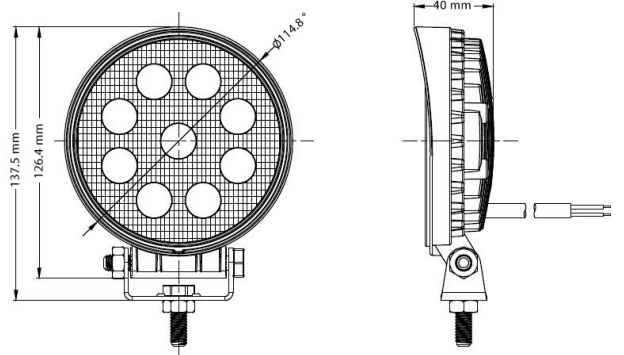

This product may not be a stock item. Please speak to our sales representative about lead times. Lead times, price, and availability can only be determined on receipt of an official quote from our supplier. This can sometimes take up to 3 days.

Gauteng - Jet Park (HQ):

T: +27 (0)11 823 5650

Free State - Bloemfontein:

T: +27 (0)63 257 0505

Eastern Cape - Port Elizabeth:

T: +27 (0)82 450 6596

KwaZulu Natal - Pinetown:

T: +27 (0)31 303 4129

Mpumalanga - Middelburg:

T: +27 (0)13 692 8132

Northern Cape - Kathu:

T: +27 (0)53 723 3415

North West - Rustenburg:

T: +27 (0)14 596 5257

Western Cape - Cape Town:

T: +27 (0)21 945 1453

Botswana, Gaborone:

T: +267 399 4150

Botswana, Lethakane:

T: +267 297 8568

Mozambique, Tete:

T: +258 252 20666

Zambia, Kitwe:

T: +26 (0)21 222 5338

SCAN HERE to
subscribe and
receive our
latest product
news.

Follow us...

Call us today!
TRYSOME
AUTO-ELECTRICAL ENGINEERING

Delivering Optimal **Uptime!**

trading@trysome.co.za • www.trysome.co.za • PO Box 13677, Witfield 1467