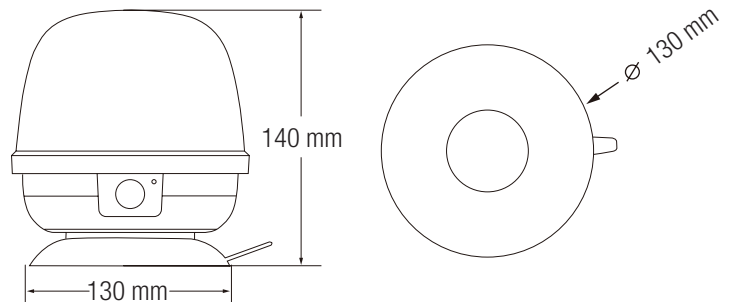

This LED beacon has unique LED reflectors which provide a focused signal for superior brightness. The lens construction provides an excellent horizontal spread for easy identification of optical signal. The light has 3 flash patterns plus 4 simulated rotating patterns which provide plenty of lighting options. Low amp draw and bright output make it the ideal beacon for everyday use.

Available in:

- Amber - T330012406
- White - T330012407

Magnetic Magnet base	4H Charge pendant Charge	6H Discharging time Discharging	Shocks resistant Approval	ECE R65 Approval	EMC R10 Approval	IP67 IP Rating	12-24 V Power Supply	+65°C -40°C Operating Temperature

Product Information

Power Consumption	Current/Voltage	SMD	LED Qty	Colour Temperature	Compliance
18 w	0.75 A @ 24 V	3 535	10	590-595 K	R65

Charging Parameters

Charging Interface	Electric Core	Capacity	Charging Voltage	Charging Current	Charge Pendant	Discharging Time
DC5.5/2.1	Double Section 18 650 Lithium Ion	7.4 V 2 600 mAh	12 V	700 mA	4 H	6 H

State	Electric Quantity	Indicator Light
Charging Status	0-30%	●
	30-99%	●
	100%	●
Discharge	70-100%	●
	30-70%	●
	10-30%	●
	10% below	Red flashing lights