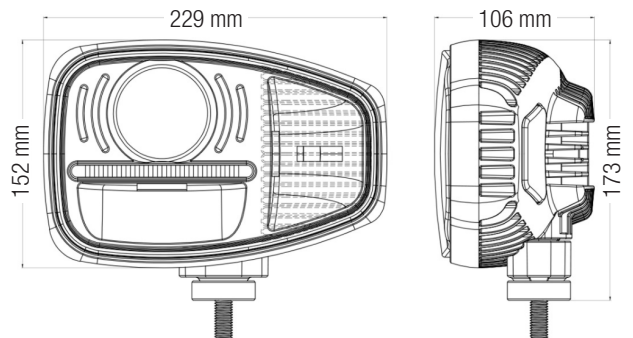

This **LED Combo Headlight** is designed with a high lumen per watt rating, it provides high quality lighting and fits where other lights just will not work. Its sleek, rugged design with superior LED electronic circuitry outperforms lights twice its size and weight. Premium LEDs produce white light that reduces eye fatigue and operator stress. Quality electronic components and advanced circuit design provides electronically quiet operation, consistent light output, and protection from voltage spikes and electromagnetic interference. The rugged design can withstand heavy vibration, corrosion, moisture, and dust making it ideal for the Agricultural market.

T720019759

Specifications:

Power:	82 w
Luminous Flux:	8 100 Lumens
Light Source:	CREE LED
Voltage range:	9-32 V
Waterproof Rate:	IP68
LED Lifetime:	30 000 hours
Operating Temperature:	-45° C - + 85° C
Die-cast Aluminium Housing	
PC lens	
Low Beam, High Beam, Indicator, DRL	