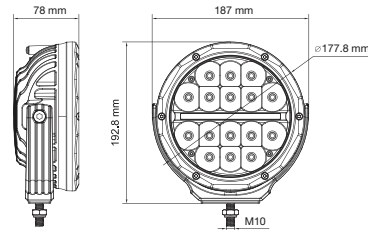

The spotlight is available in 6" and 7" and each size features a daytime running light. The perfect fit for all 4x4's, SUV, trucks and off-road vehicles.

Hella offers products that are tailored to your requirements. All **Hella Valuefit** products meet the relevant technical specifications and are safe and reliable.

EXCELLENT PERFORMANCE,
UNDISPUTED VALUE.

7" Supernova Spot Light

LED POWER 16x3 w	LUMENS 4320lm
CURRENT 4,16 A@12V	CURRENT 2,12 A@24V
WEIGHT 1,81 kg	DAYTIME RUNNING LIGHT

T311815601
1VF-594807-001

6" Supernova Spot Light Set