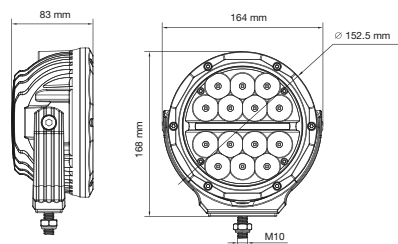

6" Supernova Spot Light Set

LED POWER 14x3 w	LUMENS 3780lm
CURRENT 2,9 A@12V	CURRENT 1,6 A@24V
WEIGHT 1,46 kg	DAYTIME RUNNING LIGHT

T311815602
1VF-634206-021