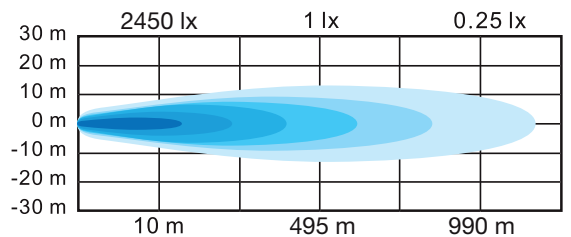

EXCELLENT PERFORMANCE,
UNDISPUTED VALUE.

7" Supernova Spot Light

LED POWER 16x3 w	LUMENS 4320lm
CURRENT 4,16 A@12V	CURRENT 2,12 A@24V
WEIGHT 1,81 kg	DAYTIME RUNNING LIGHT

T311815601
1VF-594807-001

6" Supernova Spot Light Set