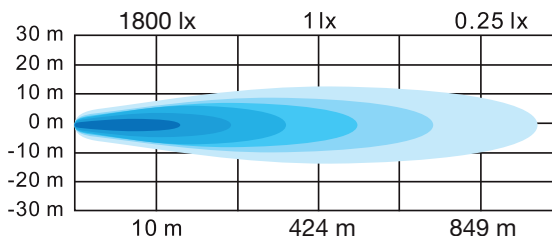

This may not be a stock item. Please speak to your sales representative about lead times. Lead times, price and availability can only be determined on receipt of an official quote from our supplier. This can sometimes take up to 3 days.

Gauteng (HO):
T: +27 (0)11 823 5650

KwaZulu Natal:
T: +27 (0)31 303 4129

Northern Cape:
T: +27 (0)53 723 3415

North West:
T: +27 (0)14 596 5257

Mpumalanga:
T: +27 (0)13 692 8132

Western Cape:
T: +27 (0)21 945 1453

Zambia:
T: +26 (0)21 222 5338

Mozambique:
T: +258 252 20666

trading@trysome.co.za • www.trysome.co.za
P.O. Box 13677, Witfield, 1467

Botswana, Jwaneng:
T: +267 3111 362

Botswana, Letlhakane:
T: +267 3111 362

TRYSOME
SETTING YOUR AUTO-ELECTRICAL STANDARD