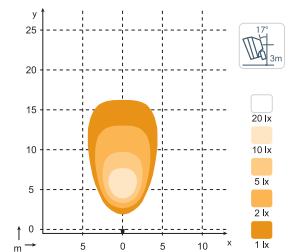

The KL1001/2 LEDs match the basic introduction level needs for heavy-duty lighting and are the right lights when replacing halogen work lights.

**Light Pattern**  
KL1001/2 850 lm - Flood

Specifications	KL1001	KL1002
Theoretical Lumens Output	1600 lm	2400 lm
Operational Lumens Output	1000 lm	1500 lm
Colour Temperature	5700 K	
Nominal Voltage DC	12-24 V	
Input Voltage Range DC	9-32 V	
Power Consumption	24 w	
Nominal Current at	24 V	1.0 A
	12 V	2.0 A
Electronics	Integrated	
Connector	Fly Leads Pigtail Deutsch 2-pin	
Mount	Single Bolt M10 Single Bolt M8	
Shock	60 G	
Vibration	HD 8 Grms 24-2000 Hz	8 Grms 24-2000 Hz
Lens	PC	
Lens Colours	Amber, Blue, Red, Transparent, White or Yellow	
Body	Aluminium	
Weight	0.7 kg	
IP Rating	IP 68, IP 6K9K, SAE J1455	
Salt Mist	ISO 9227 240H	
EMC	CISPR 25 Class 5, EN12895, ISO 13766, ISO 14982, ISO 7637-2	
Operating Temperature	-40° C... +85° C (Overheat protected)	