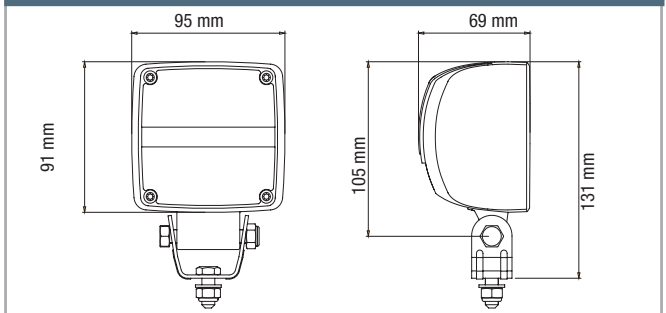

The KL1001/2 LEDs match the basic introduction level needs for heavy-duty lighting and are the right lights when replacing halogen work lights.

**Light Pattern**  
KL1001/2 850 lm - Flood

Specifications	KL1001	KL1002
Theoretical Lumens Output	1600 lm	2400 lm
Operational Lumens Output	1000 lm	1500 lm
Colour Temperature	5700 K	
Nominal Voltage DC	12-24 V	
Input Voltage Range DC	9-32 V	
Power Consumption	24 w	
Nominal Current at	24 V	1.0 A
	12 V	2.0 A
Electronics	Integrated	
Connector	Fly Leads Pigtail Deutsch 2-pin	
Mount	Single Bolt M10 Single Bolt M8	
Shock	60 G	
Vibration	HD 8 Grms 24-2000 Hz	8 Grms 24-2000 Hz
Lens	PC	
Lens Colours	Amber, Blue, Red, Transparent, White or Yellow	
Body	Aluminium	
Weight	0.7 kg	
IP Rating	IP 68, IP 6K9K, SAE J1455	
Salt Mist	ISO 9227 240H	
EMC	CISPR 25 Class 5, EN12895, ISO 13766, ISO 14982, ISO 7637-2	
Operating Temperature	-40° C... +85° C (Overheat protected)	

### Dimensions

Part No.	Model	Volts	Watts	Connection	Light Pattern	Lens
TKL1001	KL1001 LED	12-24 V	24 w	-	Flood	-
TKL1002	KL1002 LED	12-24 V	24 w	-	Flood	-

These may not be stock items. Please speak to our sales representative about lead times. Lead times, price and availability can only be determined on receipt of an official quote from our supplier. This can sometimes take up to 3 days.