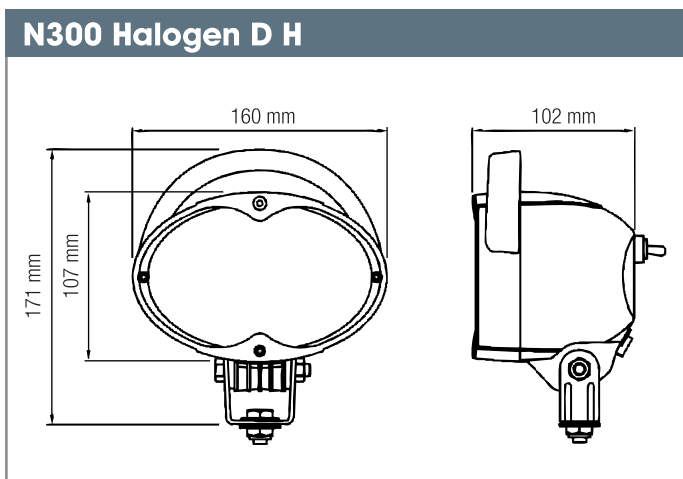

Part No.	Model	Volts	Watts	Connection	Light Pattern	Lens
T937-004B	N300 D	24 V	70 W	Amp Plug	Single Beam	-
T937-103 (with handle & switch)	N300	-	-	-	Single Beam	No globe
T944-033B (super damp)	N300 SD	24 V	70 W	-	Single Beam	-

These may not be stock items. Please speak to our sales representative about lead times. Lead times, price and availability can only be determined on receipt of an official quote from our supplier. This can sometimes take up to 3 days.

Gauteng (HO):

T: +27 (0)11 823 5650

KwaZulu Natal:

T: +27 (0)31 303 4129

Northern Cape:

T: +27 (0)53 723 3415

North West:

T: +27 (0)14 596 5257

Mpumalanga:

T: +27 (0)13 692 8132

Western Cape:

T: +27 (0)21 945 1453

Zambia:

T: +26 (0)21 222 5338

Mozambique:

T: +258 252 20666

Authorised

Distributors:

Namibia:

T: +264 64 200566