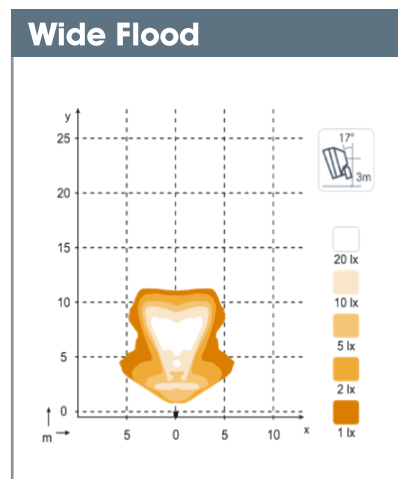

Part No.	Model	Volts	Watts	Connection	Light Pattern	Lens
T937-004B	N300 D	24 V	70 W	Amp Plug	Single Beam	-
T937-103 (with handle & switch)	N300	-	-	-	Single Beam	No globe
T944-033B (super damp)	N300 SD	24 V	70 W	-	Single Beam	-

These may not be stock items. Please speak to our sales representative about lead times. Lead times, price and availability can only be determined on receipt of an official quote from our supplier. This can sometimes take up to 3 days.

Gauteng (HO):

T: +27 (0)11 823 5650

KwaZulu Natal:

T: +27 (0)31 303 4129

Northern Cape:

T: +27 (0)53 723 3415

North West:

T: +27 (0)14 596 5257

Mpumalanga:

T: +27 (0)13 692 8132

Western Cape:

T: +27 (0)21 945 1453

Zambia:

T: +26 (0)21 222 5338

Mozambique:

T: +258 252 20666

Authorised

Distributors:

Namibia:

T: +264 64 200566