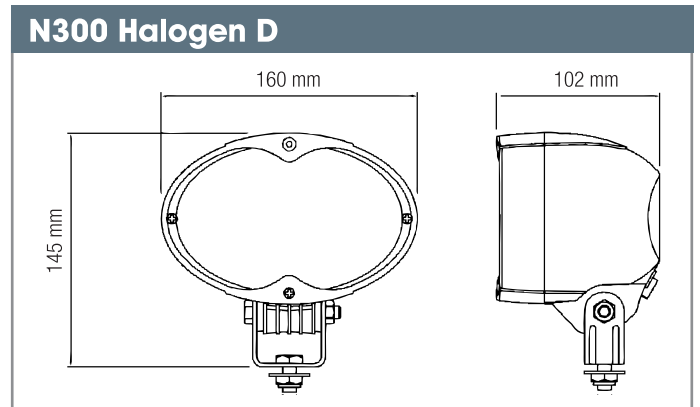

Part No.	Model	Volts	Watts	Connection	Light Pattern	Lens
T937-004B	N300 D	24 V	70 W	Amp Plug	Single Beam	-
T937-103 (with handle & switch)	N300	-	-	-	Single Beam	No globe
T944-033B (super damp)	N300 SD	24 V	70 W	-	Single Beam	-

These may not be stock items. Please speak to our sales representative about lead times. Lead times, price and availability can only be determined on receipt of an official quote from our supplier. This can sometimes take up to 3 days.

Gauteng (HO):

T: +27 (0)11 823 5650

KwaZulu Natal:

T: +27 (0)31 303 4129

Northern Cape:

T: +27 (0)53 723 3415

North West:

T: +27 (0)14 596 5257

Mpumalanga:

T: +27 (0)13 692 8132

Western Cape:

T: +27 (0)21 945 1453

Zambia:

T: +26 (0)21 222 5338

Mozambique:

T: +258 252 20666

Authorised

Distributors:

Namibia:

T: +264 64 200566