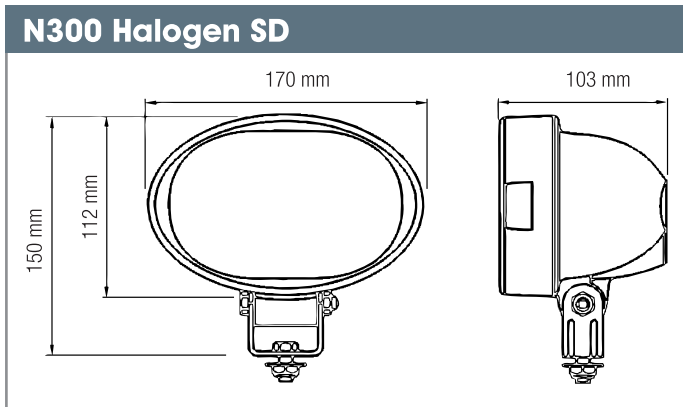

Part No.	Model	Volts	Watts	Connection	Light Pattern	Lens
T937-004B	N300 D	24 V	70 W	Amp Plug	Single Beam	-
T937-103 (with handle & switch)	N300	-	-	-	Single Beam	No globe
T944-033B (super damp)	N300 SD	24 V	70 W	-	Single Beam	-

These may not be stock items. Please speak to our sales representative about lead times. Lead times, price and availability can only be determined on receipt of an official quote from our supplier. This can sometimes take up to 3 days.

Gauteng (HO):

T: +27 (0)11 823 5650

KwaZulu Natal:

T: +27 (0)31 303 4129

Northern Cape:

T: +27 (0)53 723 3415

North West:

T: +27 (0)14 596 5257

Mpumalanga:

T: +27 (0)13 692 8132

Western Cape:

T: +27 (0)21 945 1453

Zambia:

T: +26 (0)21 222 5338

Mozambique:

T: +258 252 20666

Authorised

Distributors:

Namibia:

T: +264 64 200566