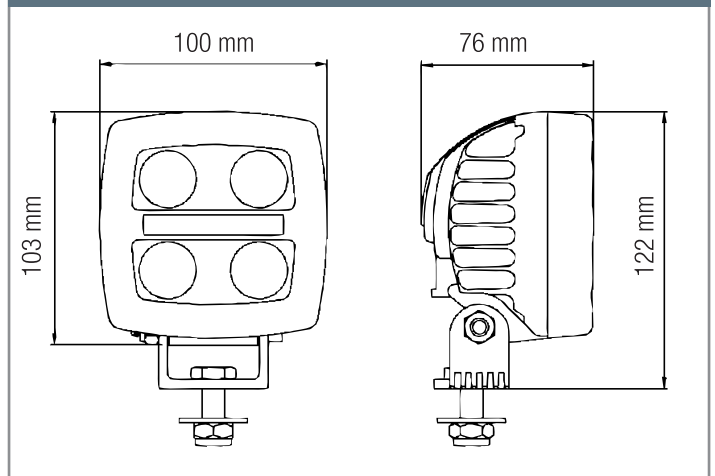

Specifications

Theoretical Lumens Output:	1000 lm
Operational Lumens Output:	600 lm
Colour Temperature:	6000 K
Nominal / Input Voltage DC:	12 V 9-32 V
Power Consumption:	18 w
Nominal Current at:	24 V 0.75 A
	12 V 1.5 A
Electronics:	Integrated
Connector:	Built-in AMP
	Built-in Deutsch 2-pin
Mount:	Single Bolt M10
	Single Bolt M8
Shock:	60 G
Vibration:	8Grms 24-2000Hz
Lens:	PC
Lens Colours:	Amber, Red, Transparent, White, Yellow
Body:	Aluminium
Weight:	0.9 kg
IP Rating:	IP 68, IP6K9K, SAE J1455
Salt Mist:	ISO 9227 240H
EMC:	CISPR 25 Class 3
	EN 12895, ISO 13766, ISO 14982, ISO 7637-2
Operating Temperatures:	-40°C... +85°C (Overheat protected)

Dimensions

Part No.	Description	Volts	Watts	Pattern	Connector
T981-145B	N24 SPICA LED Amber	12-24 V	17 w	Wide Flood	Deutsch Plug
T981-105B	N24 SPICA LED	12-24 V	17 w	High Beam	Amp Plug
T981-106B	N24 SPICA LED	12-24 V	17 w	High Beam	Deutsch Plug
T981-103B	N24 SPICA LED	12-24 V	17 w	Wide Flood	Deutsch Plug
T981-104B	N24 SPICA LED	12-24 V	17 w	Flood	Deutsch Plug