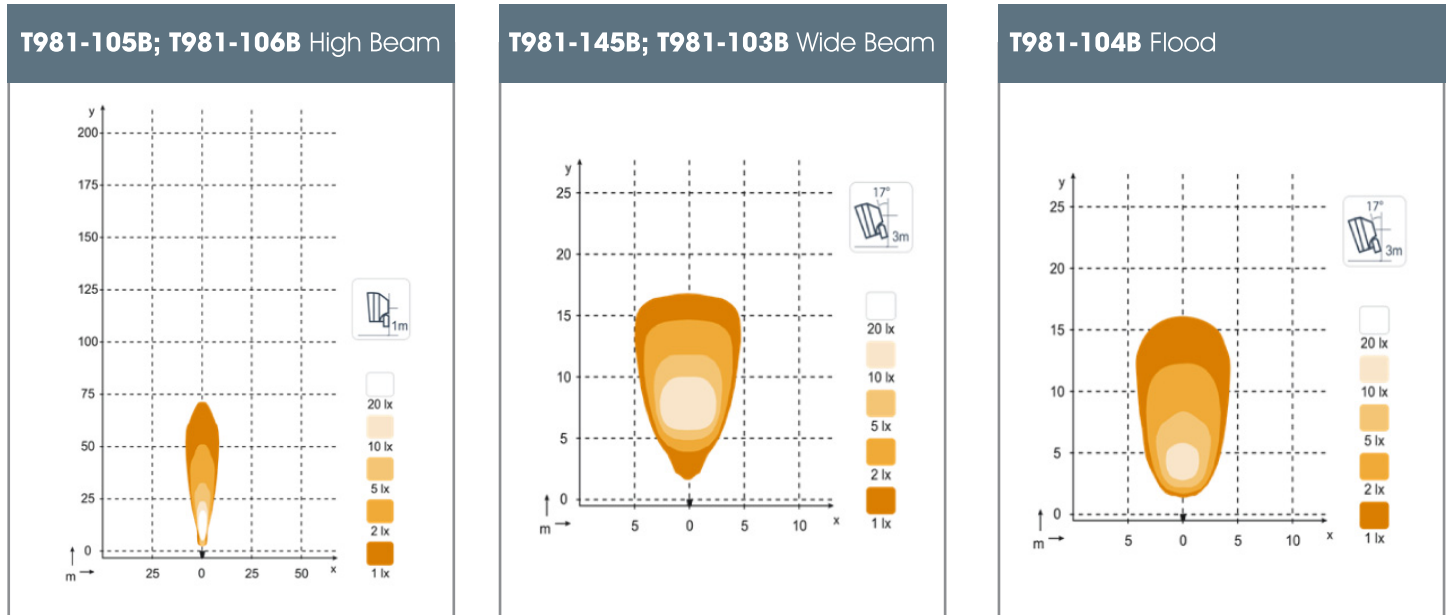

Part No.	Description	Volts	Watts	Pattern	Connector
T981-145B	N24 SPICA LED Amber	12-24 V	17 w	Wide Flood	Deutsch Plug
T981-105B	N24 SPICA LED	12-24 V	17 w	High Beam	Amp Plug
T981-106B	N24 SPICA LED	12-24 V	17 w	High Beam	Deutsch Plug
T981-103B	N24 SPICA LED	12-24 V	17 w	Wide Flood	Deutsch Plug
T981-104B	N24 SPICA LED	12-24 V	17 w	Flood	Deutsch Plug

These may not be stock items. Please speak to our sales representative about lead times. Lead times, price and availability can only be determined on receipt of an official quote from our supplier. This can sometimes take up to 3 days.

Gauteng (HO): T: +27 (0)11 823 5650
North West: T: +27 (0)14 596 5257
Zambia: T: +26 (0)21 222 5338
KwaZulu Natal: T: +27 (0)31 303 4129
Mpumalanga: T: +27 (0)13 692 8132
Mozambique: T: +258 252 20666
Northern Cape: T: +27 (0)53 723 3415
Western Cape: T: +27 (0)21 945 1453

Authorised Distributors:
Namibia: T: +264 64 200566

trading@trysome.co.za • www.trysome.co.za • P.O. Box 13677, Witfield, 1467